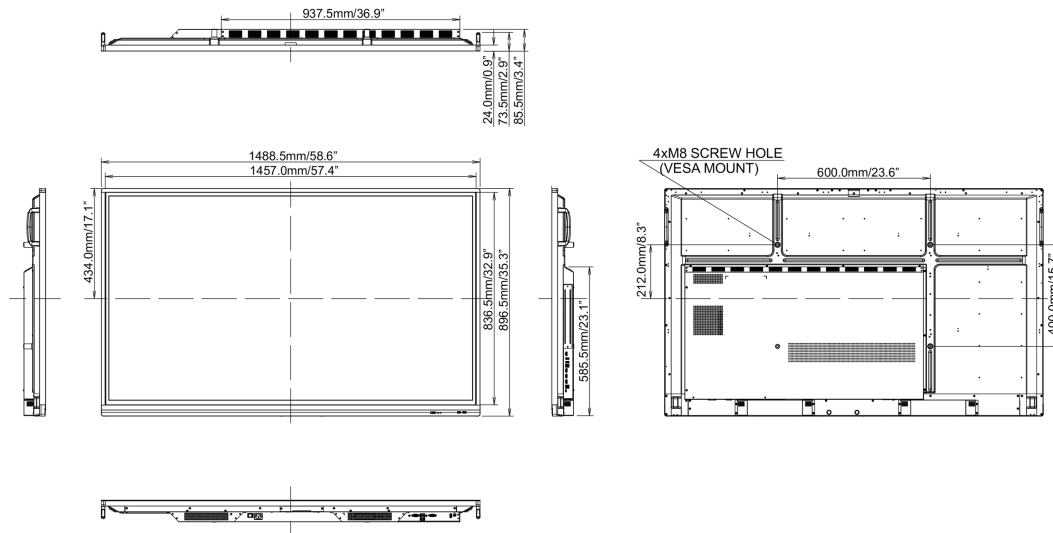

09 SUSTAINABILITY

Regulations

CB, CE, TÜV-Bauart, EAC, RoHS support, ErP, WEEE, REACH (RoHS)

REACH SVHC

above 0.1%: Lead

10 DIMENSIONS / WEIGHT

Product dimensions W x H x D

1488 x 897 x 86mm

Box dimensions W x H x D

1628 x 208 x 1005mm

Weight (without box)

37kg

Weight (with box)

47.6kg

EAN code

4948570120420

All trademarks and registered trademarks acknowledged. E & O E. Specification subject to change without notice. All LCD's comply with ISO-9241-307:2008 in connection with pixel defects.

© IIYAMA CORPORATION. ALL RIGHTS RESERVED